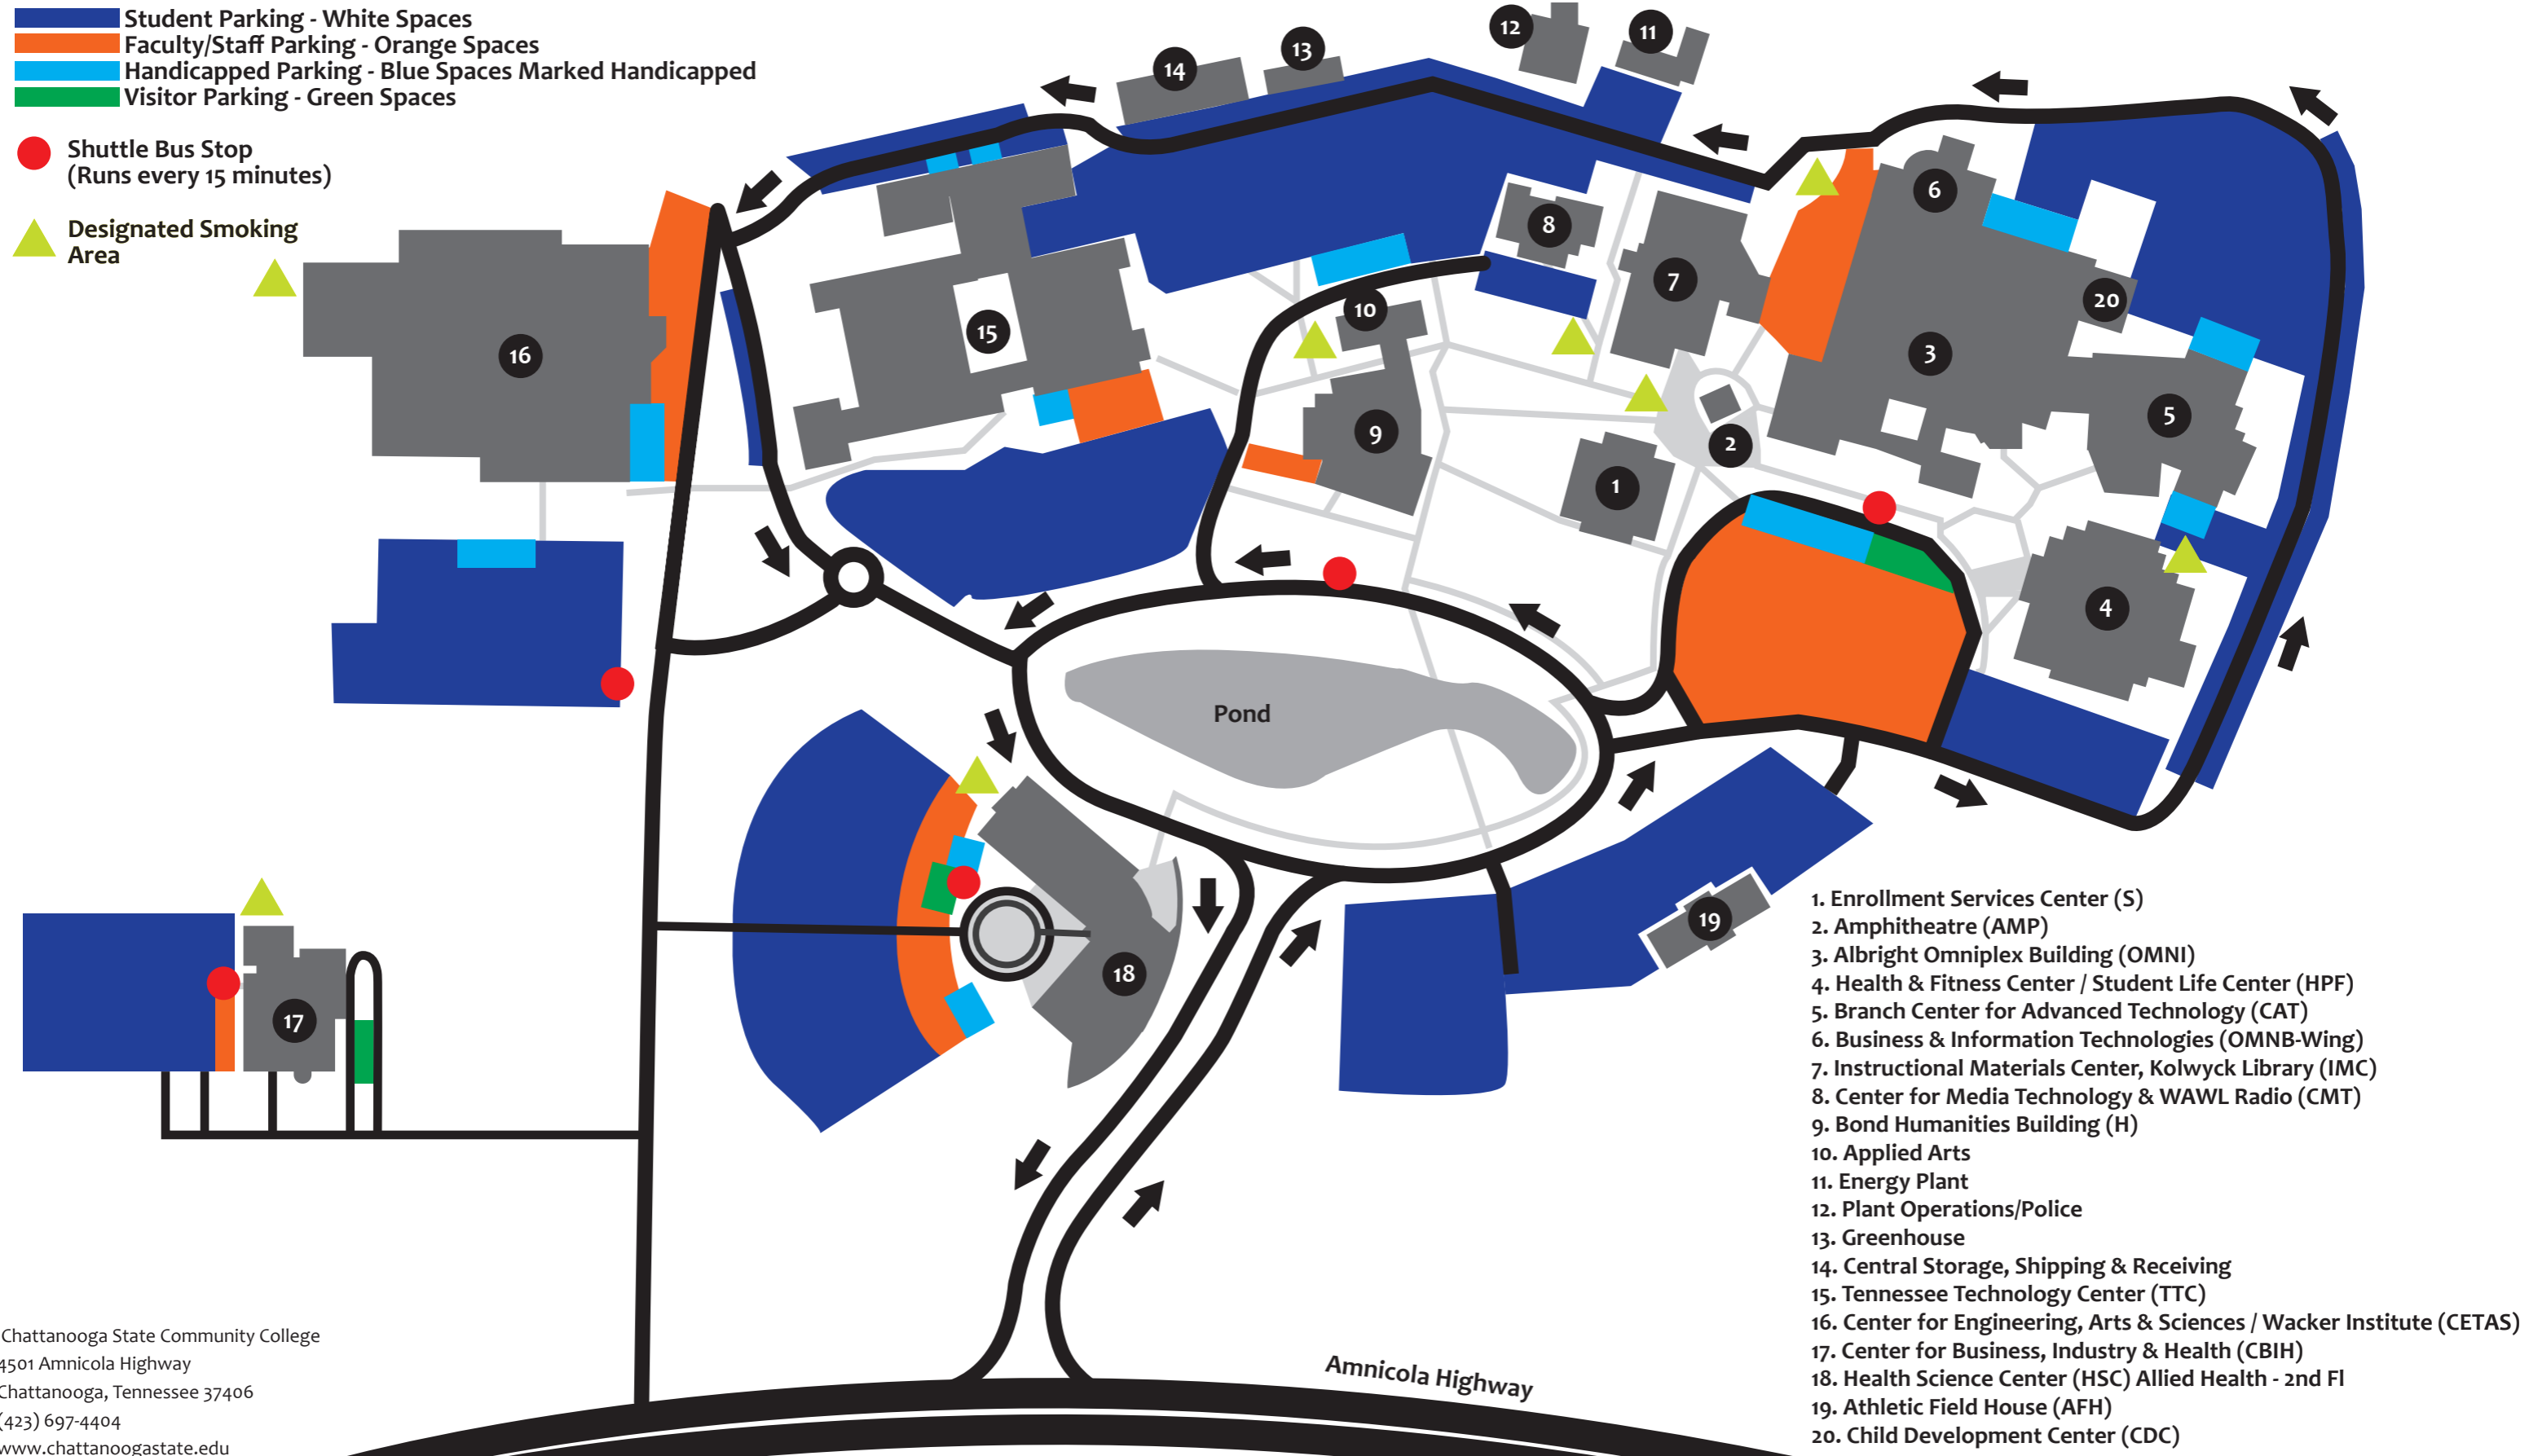

Chattanooga State Building & Parking Map

- Student Parking - White Spaces
- Faculty/Staff Parking - Orange Spaces
- Handicapped Parking - Blue Spaces Marked Handicapped
- Visitor Parking - Green Spaces

● Shuttle Bus Stop
(Runs every 15 minutes)

▲ Designated Smoking Area

1. Enrollment Services Center (S)
2. Amphitheatre (AMP)
3. Albright Omniplex Building (OMNI)
4. Health & Fitness Center / Student Life Center (HPF)
5. Branch Center for Advanced Technology (CAT)
6. Business & Information Technologies (OMNB-Wing)
7. Instructional Materials Center, Kolwyck Library (IMC)
8. Center for Media Technology & WAWL Radio (CMT)
9. Bond Humanities Building (H)
10. Applied Arts
11. Energy Plant
12. Plant Operations/Police
13. Greenhouse
14. Central Storage, Shipping & Receiving
15. Tennessee Technology Center (TTC)
16. Center for Engineering, Arts & Sciences / Wacker Institute (CETAS)
17. Center for Business, Industry & Health (CBIH)
18. Health Science Center (HSC) Allied Health - 2nd Fl
19. Athletic Field House (AFH)
20. Child Development Center (CDC)